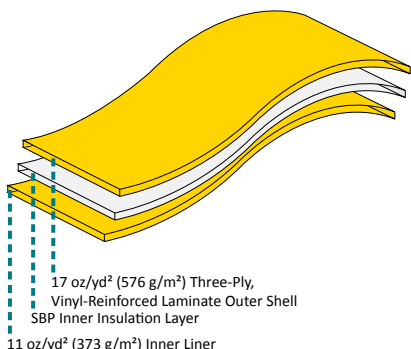

High Performance Features

Innovatively engineered linear-welded construction and flexible design combine to provide highly reliable and efficient transport of pre-conditioned air – even under the harshest weather conditions on the busiest, most demanding ramps.

OUTER SHELL

The 17 oz/yd² (576 g/m²) three-ply, vinyl-reinforced laminate outer shell is designed for durable wear and high abrasion resistance. The outer shell features mold and mildew inhibitors and is UV stabilized for protection against harmful sun degradation.

INNER INSULATION LAYER

The inner insulation layer consists of stitch-bonded polyester insulation similar to the high performance material found in high-end cold weather clothing and camping products.

INNER LINER

The inner sleeve is made of VentaTex® 11-1812, an 11 oz/yd² (373 g/m²), high-strength, three-ply PVC fabric manufactured by ABC Industries, Inc. VentaTex® 11-1812 is specially designed to eliminate delamination commonly found in other inner liners. It is constructed by compressing high-tenacity, high-density polyester yarn between PVC films.